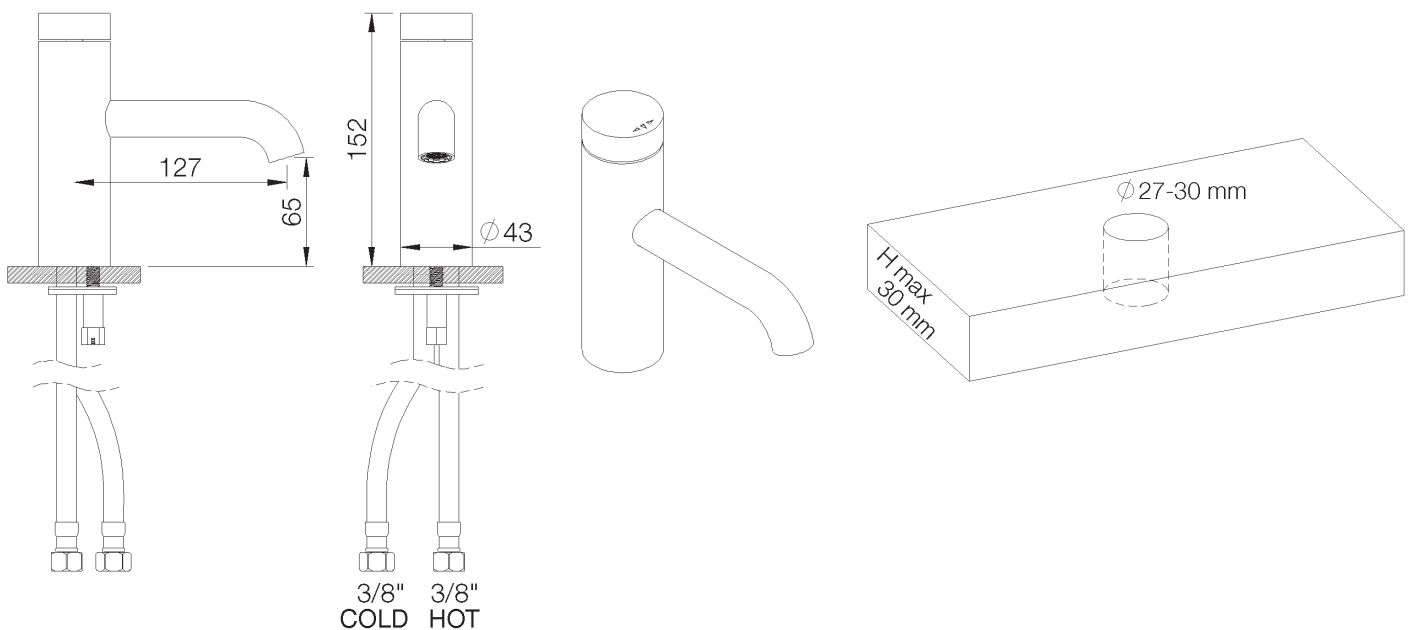

PRODUCT TECHNICAL SHEET

Collection :

TUNE

Ref. :

4595.--.10

Mitigeur de lavabo

Eéngreeps wastafelmengkraan

Single-lever sink mixer

Picture

Product details

Flow at 3 bar : Restricted 5,0 l/min

Internal mechanism : Mixer ceramic cartridge (90°)

Note : option rosette 55x3mm
(8048.--.14)

Technical drawing

RB0.V01